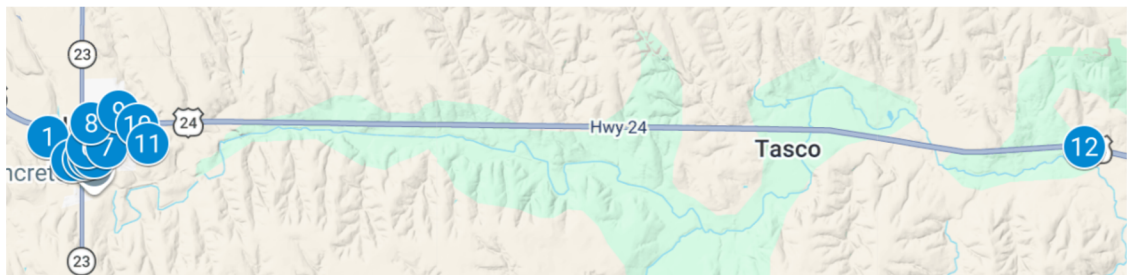

2026  
**JUNE 5-6-7**  
**HIGHWAY 24**  
**GARAGE SALES**  
 Kansas & Colorado 30+ Communities 300+ Miles  
 1ST WEEKEND IN JUNE ANNUALLY

This map contains the garage sale listings of folks participating in the annual Highway 24 Garage Sale weekend in Kansas.

## Hoxie Listings

1. 942 4th St
2. 617 9th St
3. 618 Main St
4. 1100 Trail Ave
5. 1116 Trail Ave
6. 1117 Sheridan Ave
7. 1401 Sheridan Ave
8. 1117 Oak Ave
9. 1332 16th St
10. 1904 Oak Ave
11. 2032C Royal Ave
12. 11001 E US Hwy 24

*(located east of Hoxie near the Sheridan Lake entrance; new wooden cabin by the highway).*

### Hoxie HWY 24 Listings Map