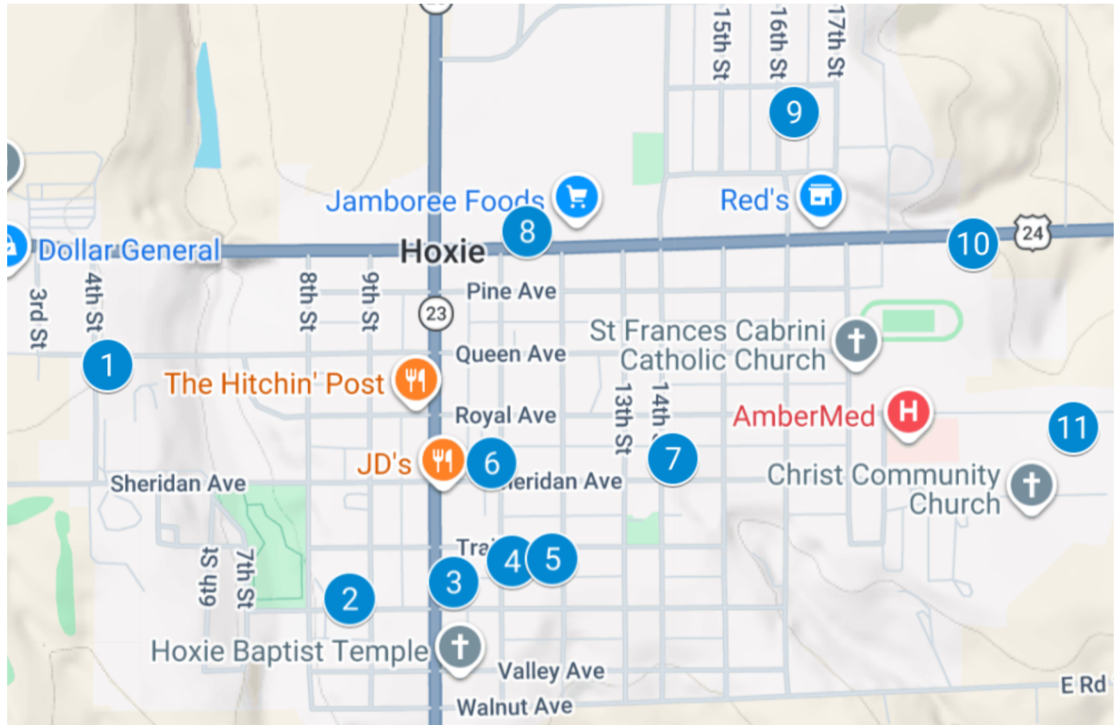

2026  
**JUNE 5-6-7**  
**HIGHWAY 24**  
**GARAGE SALES**  
 Kansas & Colorado 30+ Communities 300+ Miles  
 1ST WEEKEND IN JUNE ANNUALLY

This map contains the garage sale listings of folks participating in the annual Highway 24 Garage Sale weekend in Kansas.

## Hoxie Listings

1. 942 4th St
2. 617 9th St
3. 618 Main St
4. 1100 Trail Ave
5. 1116 Trail Ave
6. 1117 Sheridan Ave
7. 1401 Sheridan Ave
8. 1117 Oak Ave
9. 1332 16th St
10. 1904 Oak Ave
11. 2032C Royal Ave
12. 11001 E US Hwy 24

*(located east of Hoxie near the Sheridan Lake entrance; new wooden cabin by the highway).*

### Hoxie HWY 24 Listings Map